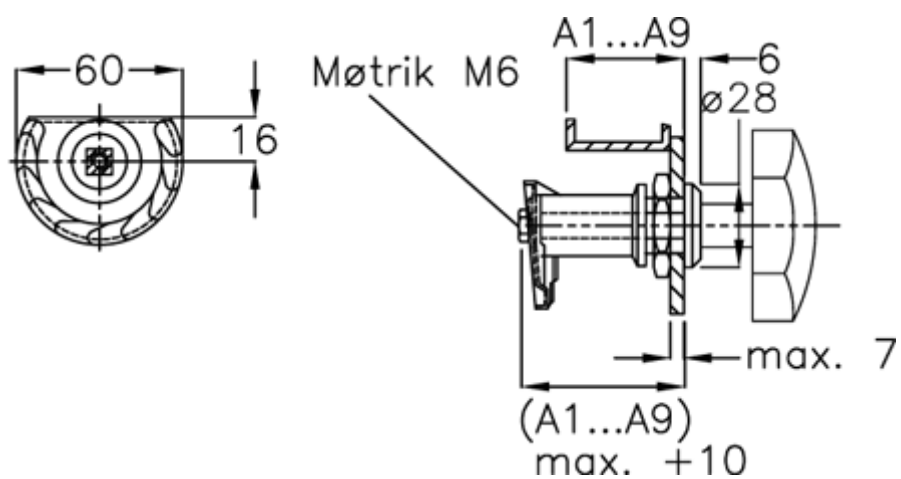

Data Sheet

Article number: 20918043

Description: E+G Door lock
GN 119-SG-A3

Measures

Door + frame thickness = 27-35

Measure type = A3